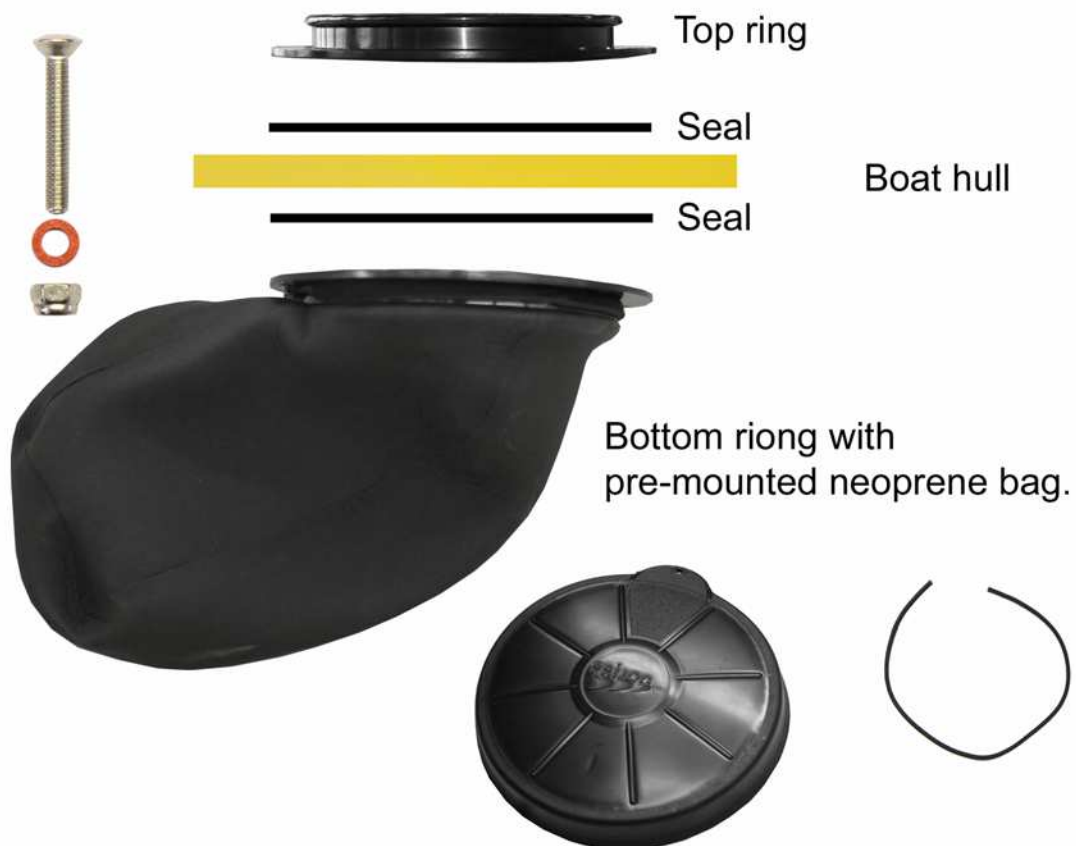

PRIJON Day-Hatch Set 90028

Content

Installation

Put rubber profile around day hatch hole.

How to install the Dayhatch 90028

Connect rubber hatch to the bottom ring with rubber bungee.